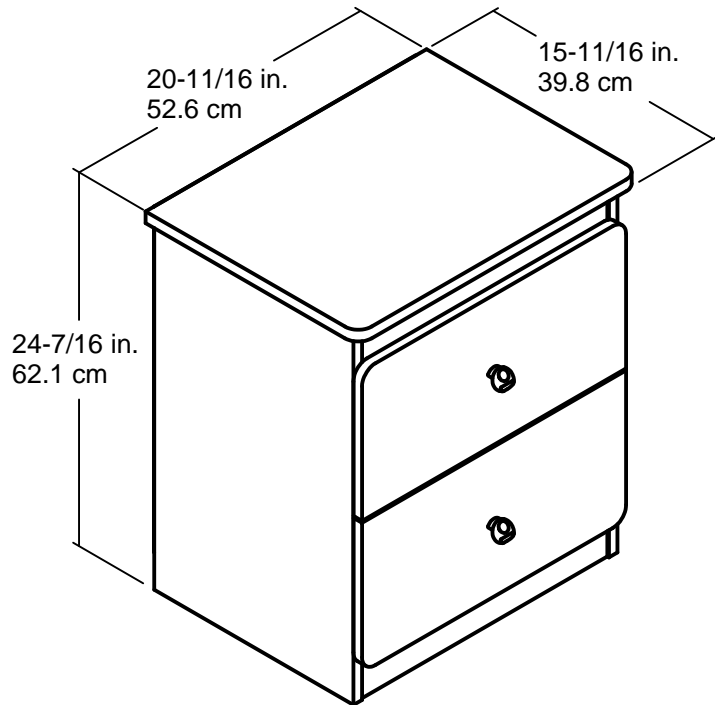

UNIT DESCRIPTION

NIGHTSTAND

ASSEMBLED DIMENSIONS (H X W X D)

24-7/16 in. H x 20-11/16 in. W x 15-11/16 in. D
62.1 cm H x 52.6 cm W x 39.8 cm D

FINISH: (216) COFFEEHOUSE PLANK / (15) WHITE
WEIGHT: 45 lbs (920.41 kg)